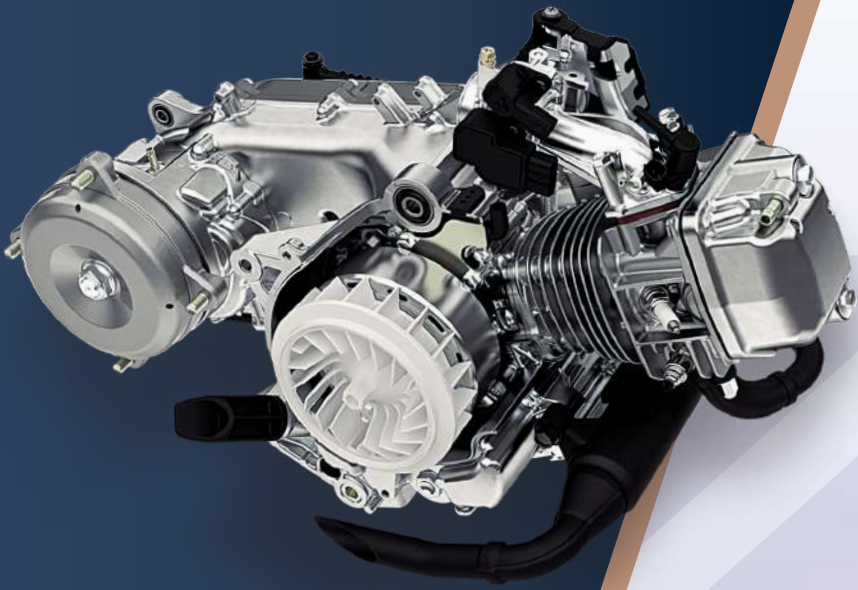

Smart Technology

The Activa110 is packed with cutting-edge smart features and the latest technology to enhance your riding experience.

TFT Screen Display

The Activa's fully loaded meter features a superb display for great daytime and nighttime visibility, with its 10.67cm TFT display, which also provides multi-angle viewing and ensures high image quality. The screen also features three adjustable brightness levels.

Idling Stop System

Activa 110's Idling Stop System optimizes fuel efficiency by intelligently adapting to your riding patterns.

Efficiency, Fine Tuned

The Activa features a TFT meter to monitor fuel consumption, efficiency, and remaining distance during your ride.

Live Mileage Indicator

It displays live fuel efficiency throughout the ride.

Average Mileage

It displays overall fuel consumption during the trip.

Range

It displays the distance you can travel with remaining fuel in the tank.

Eco-Indicator

Tracks real-time driving conditions to maintain fuel efficiency on a real-time basis.

PGM-FI FUEL INJECTION

Intelligent PGM-FI system for optimum air-fuel ratio that provides superior performance, fuel savings, and reliable starts in any weather and lowered emissions.